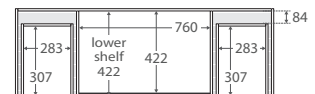

600 width
\$349

60S

TOP VIEW: SHELF AREA

SIDE VIEW: SHELF STORAGE

Bevelled edge pull-channel

750 width
\$425

LEFT drawers: 75SL
RIGHT drawers: 75SR

TOP VIEW: SHELF AREA & DRAWER AREA

SIDE VIEW: SHELF STORAGE

SIDE VIEW: RECESS & DRAWER STORAGE

1200 width
\$650

120S

TOP VIEW: SHELF AREA & DRAWER AREA

SIDE VIEW: SHELF STORAGE

SIDE VIEW: RECESS & DRAWER STORAGE

900 width
\$480

LEFT drawers: 90SL
RIGHT drawers: 90SR

TOP VIEW: SHELF AREA & DRAWER AREA

SIDE VIEW: SHELF STORAGE

SIDE VIEW: RECESS & DRAWER STORAGE

1500 width
\$850

150S

TOP VIEW: SHELF AREA & DRAWER AREA

SIDE VIEW: SHELF STORAGE