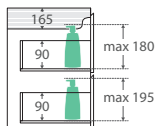

600 width
\$349

60S

TOP VIEW: SHELF AREA

SIDE VIEW: SHELF STORAGE

Bevelled edge pull-channel

750 width
\$425

LEFT drawers: 75SL
RIGHT drawers: 75SR

TOP VIEW: SHELF AREA & DRAWER AREA

SIDE VIEW: SHELF STORAGE

SIDE VIEW: RECESS & DRAWER STORAGE

1200 width
\$650

120S

TOP VIEW: SHELF AREA & DRAWER AREA

SIDE VIEW: SHELF STORAGE

SIDE VIEW: RECESS & DRAWER STORAGE

900 width
\$480

LEFT drawers: 90SL
RIGHT drawers: 90SR

TOP VIEW: SHELF AREA & DRAWER AREA

SIDE VIEW: SHELF STORAGE

SIDE VIEW: RECESS & DRAWER STORAGE

1500 width
\$850

150S

TOP VIEW: SHELF AREA & DRAWER AREA

SIDE VIEW: SHELF STORAGE