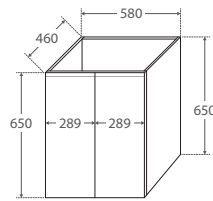

EDGE Scandi Oak Wall-Hung Cabinet

- Scandi Oak textured print on interior & exterior
- Bevelled edge pull-channel
- Soft-close doors & drawers
- Full extension drawer runners
- 16mm thick backing boards & drawer bases
- 650mm tall (without top)

600 width
\$349

60S

TOP VIEW: SHELF AREA

SIDE VIEW: SHELF STORAGE

Bevelled edge pull-channel

750 width
\$425

LEFT drawers: 75SL
RIGHT drawers: 75SR

TOP VIEW: SHELF AREA & DRAWER AREA

SIDE VIEW: SHELF STORAGE

SIDE VIEW: RECESS & DRAWER STORAGE

1200 width
\$650

120S

TOP VIEW: SHELF AREA & DRAWER AREA

SIDE VIEW: SHELF STORAGE

SIDE VIEW: RECESS & DRAWER STORAGE

900 width
\$480

LEFT drawers: 90SL
RIGHT drawers: 90SR

TOP VIEW: SHELF AREA & DRAWER AREA

SIDE VIEW: SHELF STORAGE

SIDE VIEW: RECESS & DRAWER STORAGE

1500 width
\$850

150S

TOP VIEW: SHELF AREA & DRAWER AREA

SIDE VIEW: SHELF STORAGE