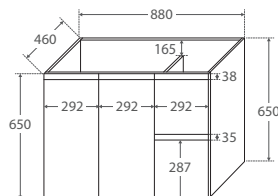

600 width
\$349

60S

TOP VIEW: SHELF AREA

SIDE VIEW: SHELF STORAGE

Bevelled edge pull-channel

750 width
\$425

LEFT drawers: 75SL
RIGHT drawers: 75SR

TOP VIEW: SHELF AREA & DRAWER AREA

SIDE VIEW: SHELF STORAGE

SIDE VIEW: RECESS & DRAWER STORAGE

1200 width
\$650

120S

TOP VIEW: SHELF AREA & DRAWER AREA

SIDE VIEW: SHELF STORAGE

SIDE VIEW: RECESS & DRAWER STORAGE

900 width
\$480

LEFT drawers: 90SL
RIGHT drawers: 90SR

TOP VIEW: SHELF AREA & DRAWER AREA

SIDE VIEW: SHELF STORAGE

SIDE VIEW: RECESS & DRAWER STORAGE

1500 width
\$850

150S

TOP VIEW: SHELF AREA & DRAWER AREA

SIDE VIEW: SHELF STORAGE