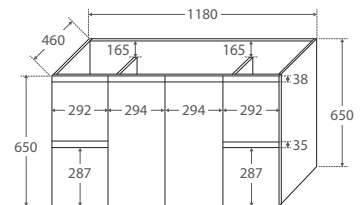

600 width
\$349

60S

TOP VIEW: SHELF AREA

SIDE VIEW: SHELF STORAGE

Bevelled edge pull-channel

750 width
\$425

LEFT drawers: 75SL
RIGHT drawers: 75SR

TOP VIEW: SHELF AREA & DRAWER AREA

SIDE VIEW: SHELF STORAGE

SIDE VIEW: RECESS & DRAWER STORAGE

1200 width
\$650

120S

TOP VIEW: SHELF AREA & DRAWER AREA

SIDE VIEW: SHELF STORAGE

SIDE VIEW: RECESS & DRAWER STORAGE

900 width
\$480

LEFT drawers: 90SL
RIGHT drawers: 90SR

TOP VIEW: SHELF AREA & DRAWER AREA

SIDE VIEW: SHELF STORAGE

SIDE VIEW: RECESS & DRAWER STORAGE

1500 width
\$850

150S

TOP VIEW: SHELF AREA & DRAWER AREA

SIDE VIEW: SHELF STORAGE