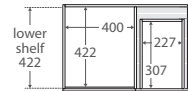

600 width
\$349

60S

TOP VIEW: SHELF AREA

SIDE VIEW: SHELF STORAGE

Bevelled edge pull-channel

750 width
\$425

LEFT drawers: 75SL
RIGHT drawers: 75SR

TOP VIEW: SHELF AREA & DRAWER AREA

SIDE VIEW: SHELF STORAGE

SIDE VIEW: RECESS & DRAWER STORAGE

1200 width
\$650

120S

TOP VIEW: SHELF AREA & DRAWER AREA

SIDE VIEW: SHELF STORAGE

SIDE VIEW: RECESS & DRAWER STORAGE

900 width
\$480

LEFT drawers: 90SL
RIGHT drawers: 90SR

TOP VIEW: SHELF AREA & DRAWER AREA

SIDE VIEW: SHELF STORAGE

SIDE VIEW: RECESS & DRAWER STORAGE

1500 width
\$850

150S

TOP VIEW: SHELF AREA & DRAWER AREA

SIDE VIEW: SHELF STORAGE