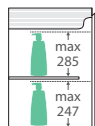

600 width
\$349

60S

TOP VIEW: SHELF AREA

SIDE VIEW: SHELF STORAGE

Bevelled edge pull-channel

750 width
\$425

LEFT drawers: 75SL
RIGHT drawers: 75SR

TOP VIEW: SHELF AREA & DRAWER AREA

SIDE VIEW: SHELF STORAGE

SIDE VIEW: RECESS & DRAWER STORAGE

1200 width
\$650

120S

TOP VIEW: SHELF AREA & DRAWER AREA

SIDE VIEW: SHELF STORAGE

SIDE VIEW: RECESS & DRAWER STORAGE

900 width
\$480

LEFT drawers: 90SL
RIGHT drawers: 90SR

TOP VIEW: SHELF AREA & DRAWER AREA

SIDE VIEW: SHELF STORAGE

SIDE VIEW: RECESS & DRAWER STORAGE

1500 width
\$850

150S

TOP VIEW: SHELF AREA & DRAWER AREA

SIDE VIEW: SHELF STORAGE