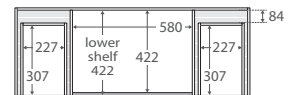

600 width
\$349

60S

TOP VIEW: SHELF AREA

SIDE VIEW: SHELF STORAGE

Bevelled edge pull-channel

750 width
\$425

LEFT drawers: 75SL
RIGHT drawers: 75SR

TOP VIEW: SHELF AREA & DRAWER AREA

SIDE VIEW: SHELF STORAGE

SIDE VIEW: RECESS & DRAWER STORAGE

1200 width
\$650

120S

TOP VIEW: SHELF AREA & DRAWER AREA

SIDE VIEW: SHELF STORAGE

SIDE VIEW: RECESS & DRAWER STORAGE

900 width
\$480

LEFT drawers: 90SL
RIGHT drawers: 90SR

TOP VIEW: SHELF AREA & DRAWER AREA

SIDE VIEW: SHELF STORAGE

SIDE VIEW: RECESS & DRAWER STORAGE

1500 width
\$850

150S

TOP VIEW: SHELF AREA & DRAWER AREA

SIDE VIEW: SHELF STORAGE