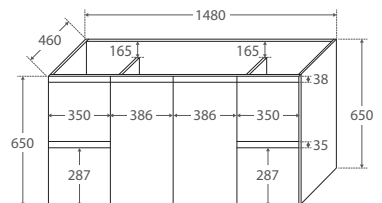

600 width
\$349

60S

TOP VIEW: SHELF AREA

SIDE VIEW: SHELF STORAGE

Bevelled edge pull-channel

750 width
\$425

LEFT drawers: 75SL
RIGHT drawers: 75SR

TOP VIEW: SHELF AREA & DRAWER AREA

SIDE VIEW: SHELF STORAGE

SIDE VIEW: RECESS & DRAWER STORAGE

1200 width
\$650

120S

TOP VIEW: SHELF AREA & DRAWER AREA

SIDE VIEW: SHELF STORAGE

SIDE VIEW: RECESS & DRAWER STORAGE

900 width
\$480

LEFT drawers: 90SL
RIGHT drawers: 90SR

TOP VIEW: SHELF AREA & DRAWER AREA

SIDE VIEW: SHELF STORAGE

SIDE VIEW: RECESS & DRAWER STORAGE

1500 width
\$850

150S

TOP VIEW: SHELF AREA & DRAWER AREA

SIDE VIEW: SHELF STORAGE

SIDE VIEW: RECESS & DRAWER STORAGE