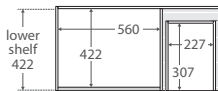

600 width
\$349

60S

TOP VIEW: SHELF AREA

SIDE VIEW: SHELF STORAGE

Bevelled edge pull-channel

750 width
\$425

LEFT drawers: 75SL
RIGHT drawers: 75SR

TOP VIEW: SHELF AREA & DRAWER AREA

SIDE VIEW: SHELF STORAGE

SIDE VIEW: RECESS & DRAWER STORAGE

1200 width
\$650

120S

TOP VIEW: SHELF AREA & DRAWER AREA

SIDE VIEW: SHELF STORAGE

SIDE VIEW: RECESS & DRAWER STORAGE

900 width
\$480

LEFT drawers: 90SL
RIGHT drawers: 90SR

TOP VIEW: SHELF AREA & DRAWER AREA

SIDE VIEW: SHELF STORAGE

SIDE VIEW: RECESS & DRAWER STORAGE

1500 width
\$850

150S

TOP VIEW: SHELF AREA & DRAWER AREA

SIDE VIEW: SHELF STORAGE