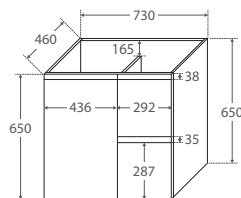

600 width
\$349

60S

TOP VIEW: SHELF AREA

SIDE VIEW: SHELF STORAGE

Bevelled edge pull-channel

750 width
\$425

LEFT drawers: 75SL
RIGHT drawers: 75SR

TOP VIEW: SHELF AREA & DRAWER AREA

SIDE VIEW: SHELF STORAGE

SIDE VIEW: RECESS & DRAWER STORAGE

1200 width
\$650

120S

TOP VIEW: SHELF AREA & DRAWER AREA

SIDE VIEW: SHELF STORAGE

SIDE VIEW: RECESS & DRAWER STORAGE

900 width
\$480

LEFT drawers: 90SL
RIGHT drawers: 90SR

TOP VIEW: SHELF AREA & DRAWER AREA

SIDE VIEW: SHELF STORAGE

SIDE VIEW: RECESS & DRAWER STORAGE

1500 width
\$850

150S

TOP VIEW: SHELF AREA & DRAWER AREA

SIDE VIEW: SHELF STORAGE