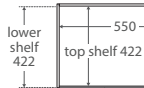

EDGE Scandi Oak Wall-Hung Cabinet

- Scandi Oak textured print on interior & exterior
- Bevelled edge pull-channel
- Soft-close doors & drawers
- Full extension drawer runners
- 16mm thick backing boards & drawer bases
- 650mm tall (without top)

600 width
\$349

60S

TOP VIEW: SHELF AREA

SIDE VIEW: SHELF STORAGE

Bevelled edge pull-channel

750 width
\$425

LEFT drawers: 75SL
RIGHT drawers: 75SR

TOP VIEW: SHELF AREA & DRAWER AREA

SIDE VIEW: SHELF STORAGE

SIDE VIEW: RECESS & DRAWER STORAGE

1200 width
\$650

120S

TOP VIEW: SHELF AREA & DRAWER AREA

SIDE VIEW: SHELF STORAGE

SIDE VIEW: RECESS & DRAWER STORAGE

900 width
\$480

LEFT drawers: 90SL
RIGHT drawers: 90SR

TOP VIEW: SHELF AREA & DRAWER AREA

SIDE VIEW: SHELF STORAGE

SIDE VIEW: RECESS & DRAWER STORAGE

1500 width
\$850

150S

TOP VIEW: SHELF AREA & DRAWER AREA

SIDE VIEW: SHELF STORAGE