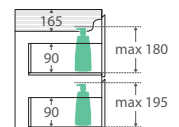

600 width
\$349

60S

TOP VIEW: SHELF AREA

SIDE VIEW: SHELF STORAGE

Bevelled edge pull-channel

750 width
\$425

LEFT drawers: 75SL
RIGHT drawers: 75SR

TOP VIEW: SHELF AREA & DRAWER AREA

SIDE VIEW: SHELF STORAGE

SIDE VIEW: RECESS & DRAWER STORAGE

1200 width
\$650

120S

TOP VIEW: SHELF AREA & DRAWER AREA

SIDE VIEW: SHELF STORAGE

SIDE VIEW: RECESS & DRAWER STORAGE

900 width
\$480

LEFT drawers: 90SL
RIGHT drawers: 90SR

TOP VIEW: SHELF AREA & DRAWER AREA

SIDE VIEW: SHELF STORAGE

SIDE VIEW: RECESS & DRAWER STORAGE

1500 width
\$850

150S

TOP VIEW: SHELF AREA & DRAWER AREA

SIDE VIEW: SHELF STORAGE