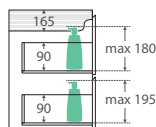

600 width
\$349

60S

TOP VIEW: SHELF AREA

SIDE VIEW: SHELF STORAGE

Bevelled edge pull-channel

750 width
\$425

LEFT drawers: 75SL
RIGHT drawers: 75SR

TOP VIEW: SHELF AREA & DRAWER AREA

SIDE VIEW: SHELF STORAGE

SIDE VIEW: RECESS & DRAWER STORAGE

1200 width
\$650

120S

TOP VIEW: SHELF AREA & DRAWER AREA

SIDE VIEW: SHELF STORAGE

SIDE VIEW: RECESS & DRAWER STORAGE

900 width
\$480

LEFT drawers: 90SL
RIGHT drawers: 90SR

TOP VIEW: SHELF AREA & DRAWER AREA

SIDE VIEW: SHELF STORAGE

SIDE VIEW: RECESS & DRAWER STORAGE

1500 width
\$850

150S

TOP VIEW: SHELF AREA & DRAWER AREA

SIDE VIEW: SHELF STORAGE

SIDE VIEW: RECESS & DRAWER STORAGE