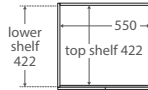

CABINET SPECIFICATIONS

EDGE Scandi Oak Cabinet on Kickboard

- Scandi Oak textured print on interior & exterior
- Bevelled edge pull-channel
- Soft-close doors & drawers
- Full extension drawer runners
- 16mm thick backing boards & drawer bases
- 850mm tall (without top)

600 width
\$349

60SK

TOP VIEW: SHELF AREA

SIDE VIEW: SHELF STORAGE

**Bevelled
edge pull-
channel**

750 width
\$425

LEFT drawers: 75SKL
RIGHT drawers: 75SKR

TOP VIEW: SHELF AREA & DRAWER AREA

SIDE VIEW: SHELF STORAGE

SIDE VIEW: RECESS & DRAWER STORAGE

1200 width
\$650

120SK

TOP VIEW: SHELF AREA & DRAWER AREA

SIDE VIEW: SHELF STORAGE

SIDE VIEW: RECESS & DRAWER STORAGE

900 width
\$480

LEFT drawers: 90SKL
RIGHT drawers: 90SKR

TOP VIEW: SHELF AREA & DRAWER AREA

SIDE VIEW: SHELF STORAGE

SIDE VIEW: RECESS & DRAWER STORAGE

1500 width
\$850

150SK

TOP VIEW: SHELF AREA & DRAWER AREA

SIDE VIEW: SHELF STORAGE