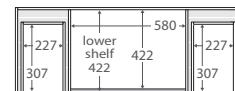

600 width
\$349

60SK

TOP VIEW: SHELF AREA

SIDE VIEW: SHELF STORAGE

**Bevelled
edge pull-
channel**

750 width
\$425

LEFT drawers: 75SKL
RIGHT drawers: 75SKR

TOP VIEW: SHELF AREA & DRAWER AREA

SIDE VIEW: SHELF STORAGE

SIDE VIEW: RECESS & DRAWER STORAGE

1200 width
\$650

120SK

TOP VIEW: SHELF AREA & DRAWER AREA

SIDE VIEW: SHELF STORAGE

SIDE VIEW: RECESS & DRAWER STORAGE

900 width
\$480

LEFT drawers: 90SKL
RIGHT drawers: 90SKR

TOP VIEW: SHELF AREA & DRAWER AREA

SIDE VIEW: SHELF STORAGE

SIDE VIEW: RECESS & DRAWER STORAGE

1500 width
\$850

150SK

TOP VIEW: SHELF AREA & DRAWER AREA

SIDE VIEW: SHELF STORAGE