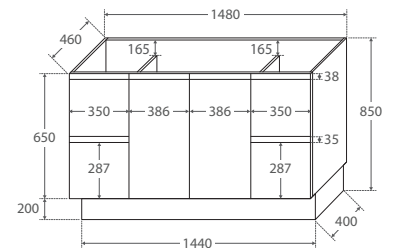

600 width
\$349

60SK

TOP VIEW: SHELF AREA

SIDE VIEW: SHELF STORAGE

**Bevelled
edge pull-
channel**

750 width
\$425

LEFT drawers: 75SKL
RIGHT drawers: 75SKR

TOP VIEW: SHELF AREA & DRAWER AREA

SIDE VIEW: SHELF STORAGE

SIDE VIEW: RECESS & DRAWER STORAGE

1200 width
\$650

120SK

TOP VIEW: SHELF AREA & DRAWER AREA

SIDE VIEW: SHELF STORAGE

SIDE VIEW: RECESS & DRAWER STORAGE

900 width
\$480

LEFT drawers: 90SKL
RIGHT drawers: 90SKR

TOP VIEW: SHELF AREA & DRAWER AREA

SIDE VIEW: SHELF STORAGE

SIDE VIEW: RECESS & DRAWER STORAGE

1500 width
\$850

150SK

TOP VIEW: SHELF AREA & DRAWER AREA

SIDE VIEW: SHELF STORAGE

SIDE VIEW: RECESS & DRAWER STORAGE