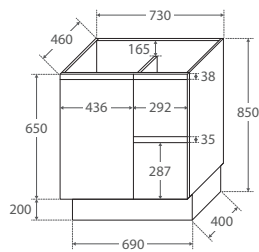

CABINET SPECIFICATIONS

EDGE Scandi Oak Cabinet on Kickboard

- Scandi Oak textured print on interior & exterior
- Bevelled edge pull-channel
- Soft-close doors & drawers
- Full extension drawer runners
- 16mm thick backing boards & drawer bases
- 850mm tall (without top)

600 width
\$349

60SK

TOP VIEW: SHELF AREA

SIDE VIEW: SHELF STORAGE

**Bevelled
edge pull-
channel**

750 width
\$425

LEFT drawers: 75SKL
RIGHT drawers: 75SKR

TOP VIEW: SHELF AREA & DRAWER AREA

SIDE VIEW: SHELF STORAGE

SIDE VIEW: RECESS & DRAWER STORAGE

1200 width
\$650

120SK

TOP VIEW: SHELF AREA & DRAWER AREA

SIDE VIEW: SHELF STORAGE

SIDE VIEW: RECESS & DRAWER STORAGE

900 width
\$480

LEFT drawers: 90SKL
RIGHT drawers: 90SKR

TOP VIEW: SHELF AREA & DRAWER AREA

SIDE VIEW: SHELF STORAGE

SIDE VIEW: RECESS & DRAWER STORAGE

1500 width
\$850

150SK

TOP VIEW: SHELF AREA & DRAWER AREA

SIDE VIEW: SHELF STORAGE