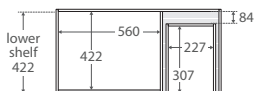

600 width
\$349

60SK

TOP VIEW: SHELF AREA

SIDE VIEW: SHELF STORAGE

**Bevelled
edge pull-
channel**

750 width
\$425

LEFT drawers: 75SKL
RIGHT drawers: 75SKR

TOP VIEW: SHELF AREA & DRAWER AREA

SIDE VIEW: SHELF STORAGE

SIDE VIEW: RECESS & DRAWER STORAGE

1200 width
\$650

120SK

TOP VIEW: SHELF AREA & DRAWER AREA

SIDE VIEW: SHELF STORAGE

SIDE VIEW: RECESS & DRAWER STORAGE

900 width
\$480

LEFT drawers: 90SKL
RIGHT drawers: 90SKR

TOP VIEW: SHELF AREA & DRAWER AREA

SIDE VIEW: SHELF STORAGE

SIDE VIEW: RECESS & DRAWER STORAGE

1500 width
\$850

150SK

TOP VIEW: SHELF AREA & DRAWER AREA

SIDE VIEW: SHELF STORAGE