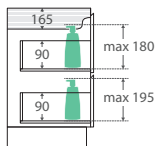

CABINET SPECIFICATIONS

EDGE Scandi Oak Cabinet on Kickboard

- Scandi Oak textured print on interior & exterior
- Bevelled edge pull-channel
- Soft-close doors & drawers
- Full extension drawer runners
- 16mm thick backing boards & drawer bases
- 850mm tall (without top)

600 width
\$349

60SK

TOP VIEW: SHELF AREA

SIDE VIEW: SHELF STORAGE

**Bevelled
edge pull-
channel**

750 width
\$425

LEFT drawers: 75SKL
RIGHT drawers: 75SKR

TOP VIEW: SHELF AREA & DRAWER AREA

SIDE VIEW: SHELF STORAGE

SIDE VIEW: RECESS & DRAWER STORAGE

1200 width
\$650

120SK

TOP VIEW: SHELF AREA & DRAWER AREA

SIDE VIEW: SHELF STORAGE

SIDE VIEW: RECESS & DRAWER STORAGE

900 width
\$480

LEFT drawers: 90SKL
RIGHT drawers: 90SKR

TOP VIEW: SHELF AREA & DRAWER AREA

SIDE VIEW: SHELF STORAGE

SIDE VIEW: RECESS & DRAWER STORAGE

1500 width
\$850

150SK

TOP VIEW: SHELF AREA & DRAWER AREA

SIDE VIEW: SHELF STORAGE