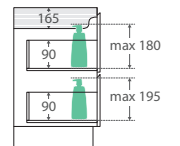

600 width
\$349

60SK

TOP VIEW: SHELF AREA

SIDE VIEW: SHELF STORAGE

**Bevelled
edge pull-
channel**

750 width
\$425

LEFT drawers: 75SKL
RIGHT drawers: 75SKR

TOP VIEW: SHELF AREA & DRAWER AREA

SIDE VIEW: SHELF STORAGE

SIDE VIEW: RECESS & DRAWER STORAGE

1200 width
\$650

120SK

TOP VIEW: SHELF AREA & DRAWER AREA

SIDE VIEW: SHELF STORAGE

SIDE VIEW: RECESS & DRAWER STORAGE

900 width
\$480

LEFT drawers: 90SKL
RIGHT drawers: 90SKR

TOP VIEW: SHELF AREA & DRAWER AREA

SIDE VIEW: SHELF STORAGE

SIDE VIEW: RECESS & DRAWER STORAGE

1500 width
\$850

150SK

TOP VIEW: SHELF AREA & DRAWER AREA

SIDE VIEW: SHELF STORAGE