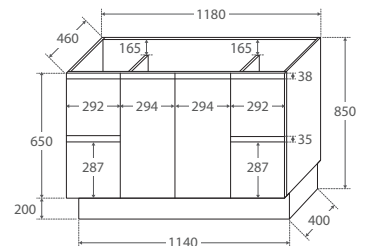

600 width
\$349

60SK

TOP VIEW: SHELF AREA

SIDE VIEW: SHELF STORAGE

**Bevelled
edge pull-
channel**

750 width
\$425

LEFT drawers: 75SKL
RIGHT drawers: 75SKR

TOP VIEW: SHELF AREA & DRAWER AREA

SIDE VIEW: SHELF STORAGE

SIDE VIEW: RECESS & DRAWER STORAGE

1200 width
\$650

120SK

TOP VIEW: SHELF AREA & DRAWER AREA

SIDE VIEW: SHELF STORAGE

SIDE VIEW: RECESS & DRAWER STORAGE

900 width
\$480

LEFT drawers: 90SKL
RIGHT drawers: 90SKR

TOP VIEW: SHELF AREA & DRAWER AREA

SIDE VIEW: SHELF STORAGE

SIDE VIEW: RECESS & DRAWER STORAGE

1500 width
\$850

150SK

TOP VIEW: SHELF AREA & DRAWER AREA

SIDE VIEW: SHELF STORAGE