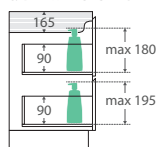

CABINET SPECIFICATIONS

EDGE Scandi Oak Cabinet on Kickboard

- Scandi Oak textured print on interior & exterior
- Bevelled edge pull-channel
- Soft-close doors & drawers
- Full extension drawer runners
- 16mm thick backing boards & drawer bases
- 850mm tall (without top)

600 width
\$349

60SK

TOP VIEW: SHELF AREA

SIDE VIEW: SHELF STORAGE

**Bevelled
edge pull-
channel**

750 width
\$425

LEFT drawers: 75SKL
RIGHT drawers: 75SKR

TOP VIEW: SHELF AREA & DRAWER AREA

SIDE VIEW: SHELF STORAGE

SIDE VIEW: RECESS & DRAWER STORAGE

1200 width
\$650

120SK

TOP VIEW: SHELF AREA & DRAWER AREA

SIDE VIEW: SHELF STORAGE

SIDE VIEW: RECESS & DRAWER STORAGE

900 width
\$480

LEFT drawers: 90SKL
RIGHT drawers: 90SKR

TOP VIEW: SHELF AREA & DRAWER AREA

SIDE VIEW: SHELF STORAGE

SIDE VIEW: RECESS & DRAWER STORAGE

1500 width
\$850

150SK

TOP VIEW: SHELF AREA & DRAWER AREA

SIDE VIEW: SHELF STORAGE