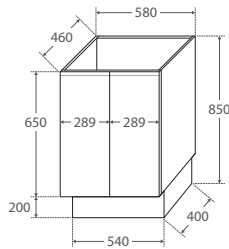

CABINET SPECIFICATIONS

EDGE Scandi Oak Cabinet on Kickboard

- Scandi Oak textured print on interior & exterior
- Bevelled edge pull-channel
- Soft-close doors & drawers
- Full extension drawer runners
- 16mm thick backing boards & drawer bases
- 850mm tall (without top)

600 width
\$349

60SK

TOP VIEW: SHELF AREA

SIDE VIEW: SHELF STORAGE

**Bevelled
edge pull-
channel**

750 width
\$425

LEFT drawers: 75SKL
RIGHT drawers: 75SKR

TOP VIEW: SHELF AREA & DRAWER AREA

SIDE VIEW: SHELF STORAGE

SIDE VIEW: RECESS & DRAWER STORAGE

1200 width
\$650

120SK

TOP VIEW: SHELF AREA & DRAWER AREA

SIDE VIEW: SHELF STORAGE

SIDE VIEW: RECESS & DRAWER STORAGE

900 width
\$480

LEFT drawers: 90SKL
RIGHT drawers: 90SKR

TOP VIEW: SHELF AREA & DRAWER AREA

SIDE VIEW: SHELF STORAGE

SIDE VIEW: RECESS & DRAWER STORAGE

1500 width
\$850

150SK

TOP VIEW: SHELF AREA & DRAWER AREA

SIDE VIEW: SHELF STORAGE