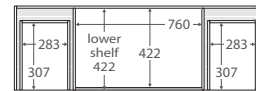

600 width
\$349

60SK

TOP VIEW: SHELF AREA

SIDE VIEW: SHELF STORAGE

**Bevelled
edge pull-
channel**

750 width
\$425

LEFT drawers: 75SKL
RIGHT drawers: 75SKR

TOP VIEW: SHELF AREA & DRAWER AREA

SIDE VIEW: SHELF STORAGE

SIDE VIEW: RECESS & DRAWER STORAGE

1200 width
\$650

120SK

TOP VIEW: SHELF AREA & DRAWER AREA

SIDE VIEW: SHELF STORAGE

SIDE VIEW: RECESS & DRAWER STORAGE

900 width
\$480

LEFT drawers: 90SKL
RIGHT drawers: 90SKR

TOP VIEW: SHELF AREA & DRAWER AREA

SIDE VIEW: SHELF STORAGE

SIDE VIEW: RECESS & DRAWER STORAGE

1500 width
\$850

150SK

TOP VIEW: SHELF AREA & DRAWER AREA

SIDE VIEW: SHELF STORAGE

SIDE VIEW: RECESS & DRAWER STORAGE