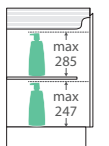

600 width
\$349

60SK

TOP VIEW: SHELF AREA

SIDE VIEW: SHELF STORAGE

**Bevelled
edge pull-
channel**

750 width
\$425

LEFT drawers: 75SKL
RIGHT drawers: 75SKR

TOP VIEW: SHELF AREA & DRAWER AREA

SIDE VIEW: SHELF STORAGE

SIDE VIEW: RECESS & DRAWER STORAGE

1200 width
\$650

120SK

TOP VIEW: SHELF AREA & DRAWER AREA

SIDE VIEW: SHELF STORAGE

SIDE VIEW: RECESS & DRAWER STORAGE

900 width
\$480

LEFT drawers: 90SKL
RIGHT drawers: 90SKR

TOP VIEW: SHELF AREA & DRAWER AREA

SIDE VIEW: SHELF STORAGE

SIDE VIEW: RECESS & DRAWER STORAGE

1500 width
\$850

150SK

TOP VIEW: SHELF AREA & DRAWER AREA

SIDE VIEW: SHELF STORAGE