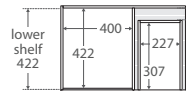

600 width
\$349

60SK

TOP VIEW: SHELF AREA

SIDE VIEW: SHELF STORAGE

**Bevelled
edge pull-
channel**

750 width
\$425

LEFT drawers: 75SKL
RIGHT drawers: 75SKR

TOP VIEW: SHELF AREA & DRAWER AREA

SIDE VIEW: SHELF STORAGE

SIDE VIEW: RECESS & DRAWER STORAGE

1200 width
\$650

120SK

TOP VIEW: SHELF AREA & DRAWER AREA

SIDE VIEW: SHELF STORAGE

SIDE VIEW: RECESS & DRAWER STORAGE

900 width
\$480

LEFT drawers: 90SKL
RIGHT drawers: 90SKR

TOP VIEW: SHELF AREA & DRAWER AREA

SIDE VIEW: SHELF STORAGE

SIDE VIEW: RECESS & DRAWER STORAGE

1500 width
\$850

150SK

TOP VIEW: SHELF AREA & DRAWER AREA

SIDE VIEW: SHELF STORAGE