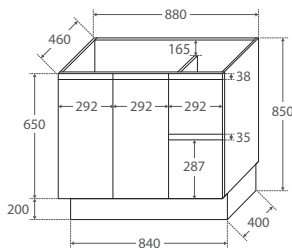

CABINET SPECIFICATIONS

EDGE Scandi Oak Cabinet on Kickboard

- Scandi Oak textured print on interior & exterior
- Bevelled edge pull-channel
- Soft-close doors & drawers
- Full extension drawer runners
- 16mm thick backing boards & drawer bases
- 850mm tall (without top)

600 width
\$349

60SK

TOP VIEW: SHELF AREA

SIDE VIEW: SHELF STORAGE

**Bevelled
edge pull-
channel**

750 width
\$425

LEFT drawers: 75SKL
RIGHT drawers: 75SKR

TOP VIEW: SHELF AREA & DRAWER AREA

SIDE VIEW: SHELF STORAGE

SIDE VIEW: RECESS & DRAWER STORAGE

1200 width
\$650

120SK

TOP VIEW: SHELF AREA & DRAWER AREA

SIDE VIEW: SHELF STORAGE

SIDE VIEW: RECESS & DRAWER STORAGE

900 width
\$480

LEFT drawers: 90SKL
RIGHT drawers: 90SKR

TOP VIEW: SHELF AREA & DRAWER AREA

SIDE VIEW: SHELF STORAGE

SIDE VIEW: RECESS & DRAWER STORAGE

1500 width
\$850

150SK

TOP VIEW: SHELF AREA & DRAWER AREA

SIDE VIEW: SHELF STORAGE