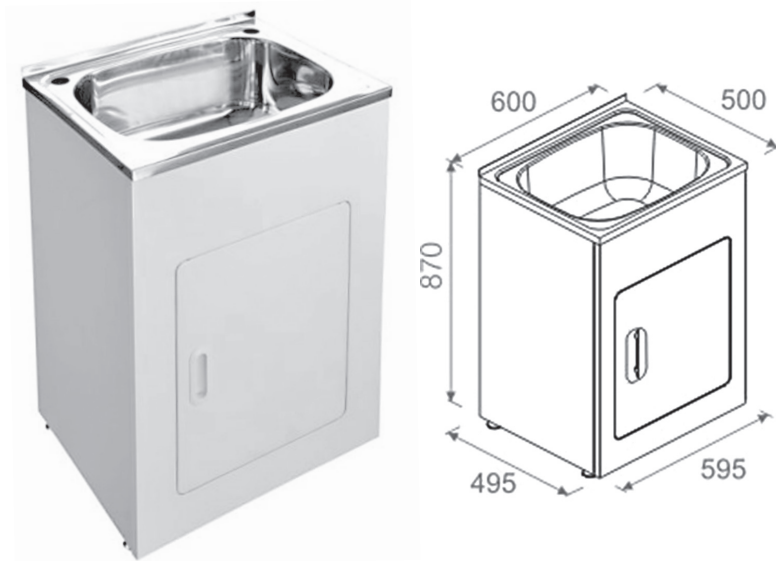

### SKINNY Laundry Tub

**YH231BF (Flatpack)**

**YH231B (\*Assembled - ONLY AVAILABLE IN SE QLD)**

- Extra slim space saving design
- Stainless steel sink-top
- 27 litre bowl
- 2 tap holes
- White metal cabinet
- Adjustable legs
- Economical flat-pack system
- Bypass kit & basket waste included

### COMPACT Laundry Tub

**YH235LF (Flatpack)**

**YH235L (\*Assembled - ONLY AVAILABLE IN SE QLD)**

- Compact space saving design
- Stainless steel sink-top
- 35 litre bowl
- 2 tap holes
- White metal cabinet
- Adjustable legs
- Economical flat-pack system
- Bypass kit & basket waste included

### 555 Laundry Tub

**YH235BF (Flatpack)**

**YH235B (\*Assembled - ONLY AVAILABLE IN SE QLD)**

- 555mm width
- Stainless steel sink-top
- 35 litre bowl
- 2 tap holes
- White metal cabinet
- Adjustable legs
- Economical flat-pack system
- Bypass kit & basket waste included

## 600 Laundry Tub

**YH236BF (Flatpack)**

**YH236B (\*Assembled - ONLY AVAILABLE IN SE QLD)**

- 600mm width
- Stainless steel sink-top
- 45 litre bowl
- 2 tap holes
- White metal cabinet
- Adjustable legs
- Economical flat-pack system
- Bypass kit & basket waste included