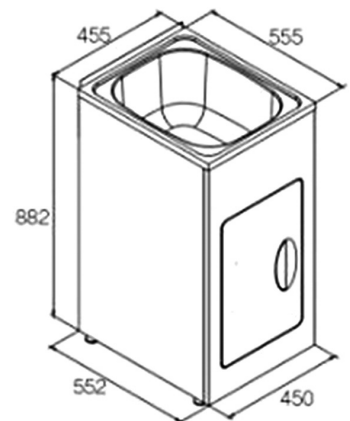

### SKINNY Laundry Tub

**YH231BF (Flatpack)**

**YH231B (\*Assembled - ONLY AVAILABLE IN SE QLD)**

- Extra slim space saving design
- Stainless steel sink-top
- 27 litre bowl
- 2 tap holes
- White metal cabinet
- Adjustable legs
- Economical flat-pack system
- Bypass kit & basket waste included

### COMPACT Laundry Tub

**YH235LF (Flatpack)**

**YH235L (\*Assembled - ONLY AVAILABLE IN SE QLD)**

- Compact space saving design
- Stainless steel sink-top
- 35 litre bowl
- 2 tap holes
- White metal cabinet
- Adjustable legs
- Economical flat-pack system
- Bypass kit & basket waste included

### 555 Laundry Tub

**YH235BF (Flatpack)**

**YH235B (\*Assembled - ONLY AVAILABLE IN SE QLD)**

- 555mm width
- Stainless steel sink-top
- 35 litre bowl
- 2 tap holes
- White metal cabinet
- Adjustable legs
- Economical flat-pack system
- Bypass kit & basket waste included

## 600 Laundry Tub

**YH236BF (Flatpack)**

**YH236B (\*Assembled - ONLY AVAILABLE IN SE QLD)**

- 600mm width
- Stainless steel sink-top
- 45 litre bowl
- 2 tap holes
- White metal cabinet
- Adjustable legs
- Economical flat-pack system
- Bypass kit & basket waste included