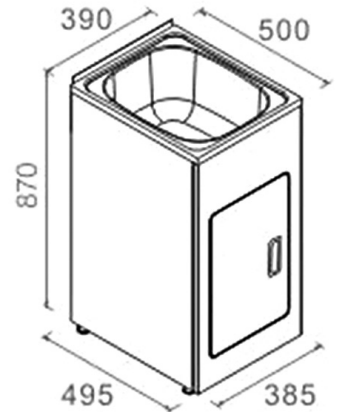

### SKINNY Laundry Tub

**YH231BF (Flatpack)**

**YH231B (\*Assembled - ONLY AVAILABLE IN SE QLD)**

- Extra slim space saving design
- Stainless steel sink-top
- 27 litre bowl
- 2 tap holes
- White metal cabinet
- Adjustable legs
- Economical flat-pack system
- Bypass kit & basket waste included

### COMPACT Laundry Tub

**YH235LF (Flatpack)**

**YH235L (\*Assembled - ONLY AVAILABLE IN SE QLD)**

- Compact space saving design
- Stainless steel sink-top
- 35 litre bowl
- 2 tap holes
- White metal cabinet
- Adjustable legs
- Economical flat-pack system
- Bypass kit & basket waste included

### 555 Laundry Tub

**YH235BF (Flatpack)**

**YH235B (\*Assembled - ONLY AVAILABLE IN SE QLD)**

- 555mm width
- Stainless steel sink-top
- 35 litre bowl
- 2 tap holes
- White metal cabinet
- Adjustable legs
- Economical flat-pack system
- Bypass kit & basket waste included

## 600 Laundry Tub

**YH236BF (Flatpack)**

**YH236B (\*Assembled - ONLY AVAILABLE IN SE QLD)**

- 600mm width
- Stainless steel sink-top
- 45 litre bowl
- 2 tap holes
- White metal cabinet
- Adjustable legs
- Economical flat-pack system
- Bypass kit & basket waste included