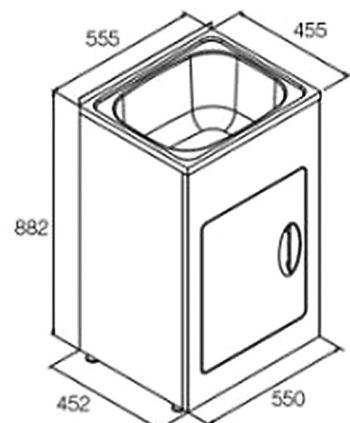

### SKINNY Laundry Tub

**YH231BF (Flatpack)**

**YH231B (\*Assembled - ONLY AVAILABLE IN SE QLD)**

- Extra slim space saving design
- Stainless steel sink-top
- 27 litre bowl
- 2 tap holes
- White metal cabinet
- Adjustable legs
- Economical flat-pack system
- Bypass kit & basket waste included

### COMPACT Laundry Tub

**YH235LF (Flatpack)**

**YH235L (\*Assembled - ONLY AVAILABLE IN SE QLD)**

- Compact space saving design
- Stainless steel sink-top
- 35 litre bowl
- 2 tap holes
- White metal cabinet
- Adjustable legs
- Economical flat-pack system
- Bypass kit & basket waste included

### 555 Laundry Tub

**YH235BF (Flatpack)**

**YH235B (\*Assembled - ONLY AVAILABLE IN SE QLD)**

- 555mm width
- Stainless steel sink-top
- 35 litre bowl
- 2 tap holes
- White metal cabinet
- Adjustable legs
- Economical flat-pack system
- Bypass kit & basket waste included

## 600 Laundry Tub

**YH236BF (Flatpack)**

**YH236B (\*Assembled - ONLY AVAILABLE IN SE QLD)**

- 600mm width
- Stainless steel sink-top
- 45 litre bowl
- 2 tap holes
- White metal cabinet
- Adjustable legs
- Economical flat-pack system
- Bypass kit & basket waste included